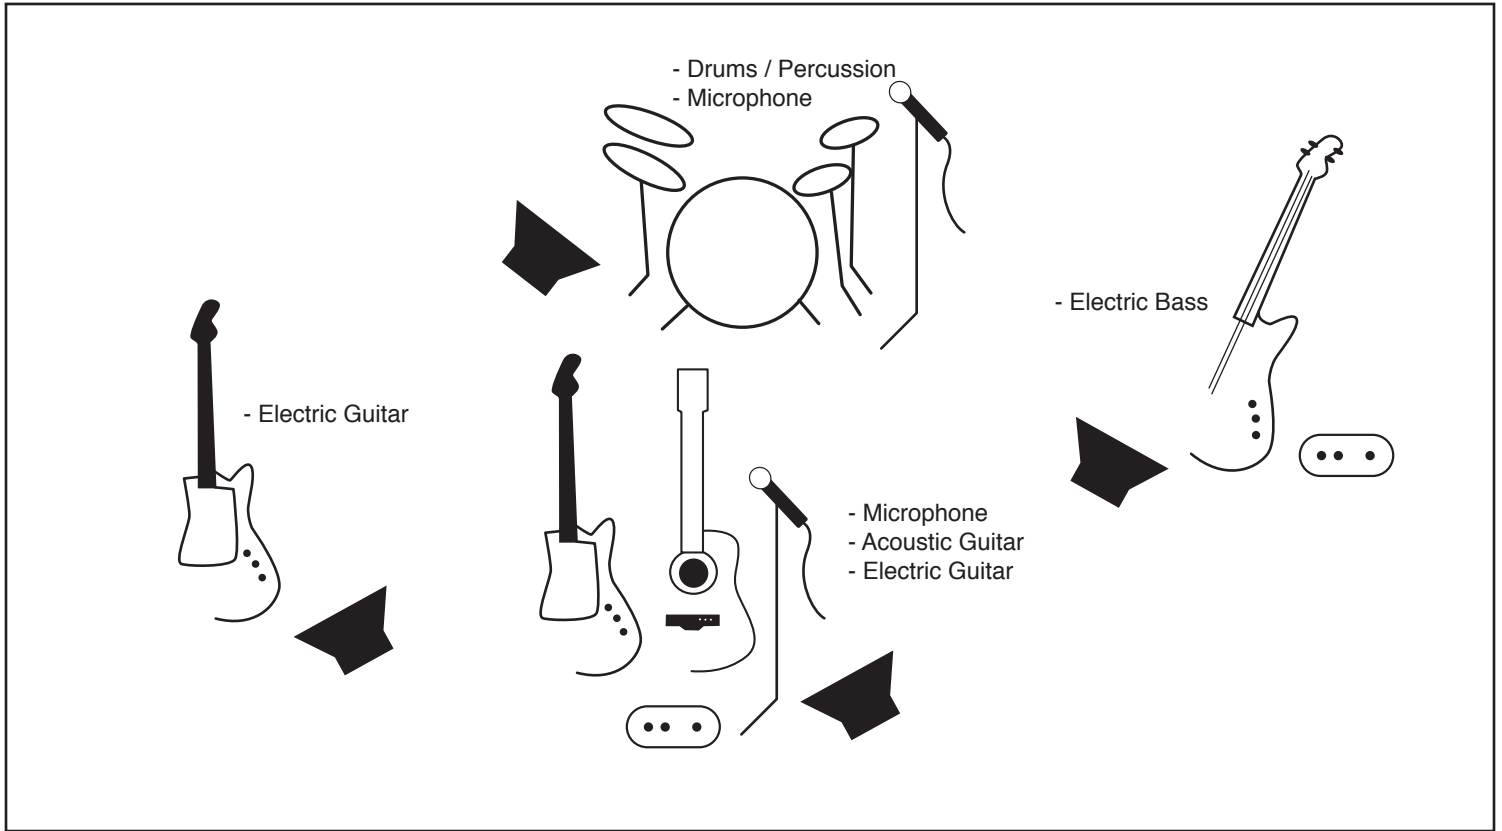

BRENT MASON - STAGE PLOT - 4 piece band

STAGE BACK

STAGE FRONT

Technical Requirements

Key Description:

DI

Monitor

BACK LINE:
- 1 pro quality 5 piece drum kit
- 1 pro quality bass amp (400 watts)
- 2 vintage Fender guitar amps