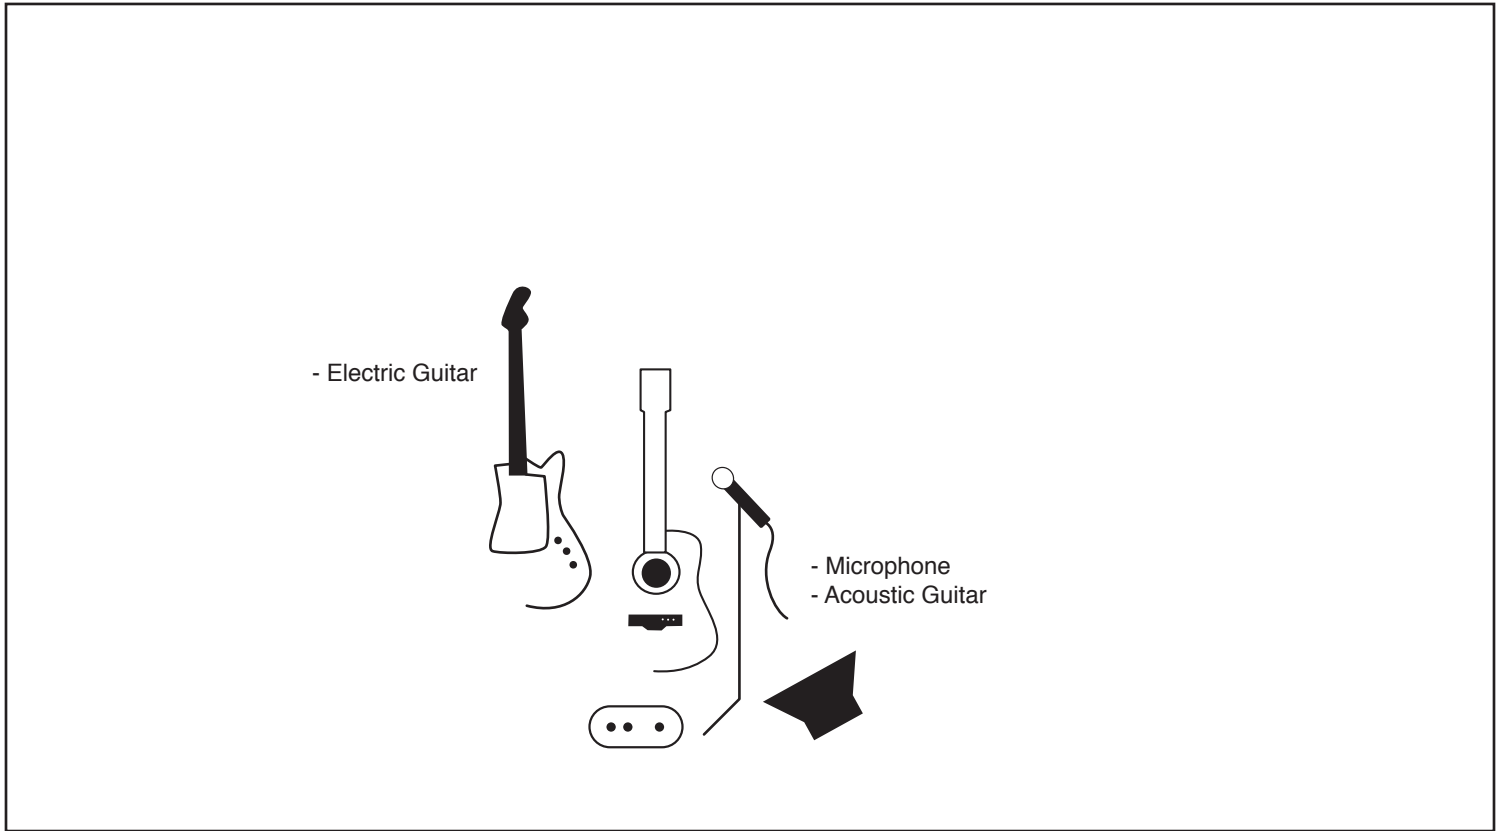

BRENT MASON - STAGE PLOT - SOLO

STAGE BACK

STAGE FRONT

Technical Requirements

Key Description:

DI

Monitor